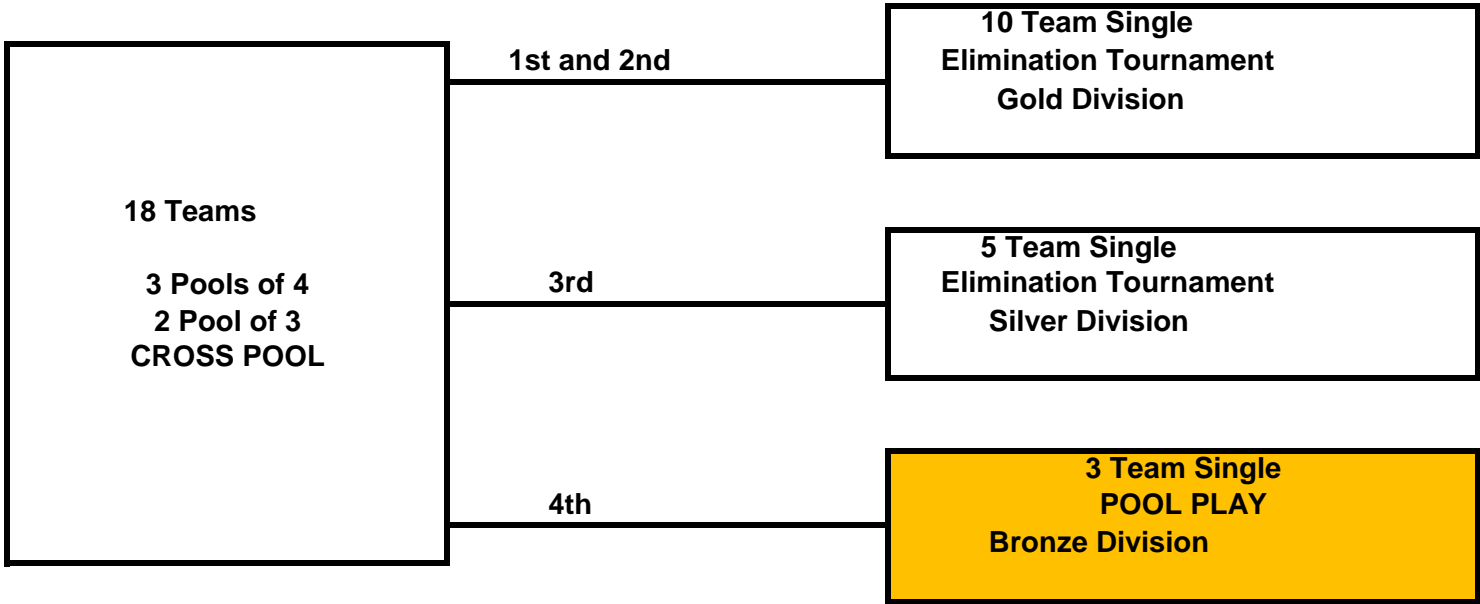

Saturday

Sunday

2012 AAU WINTER CLASSIC
14 and Under Division - 18 Teams

Saturday

Sunday

2012 AAU WINTER CLASSIC
13 and Under Club Division -8 Teams

Saturday

Sunday