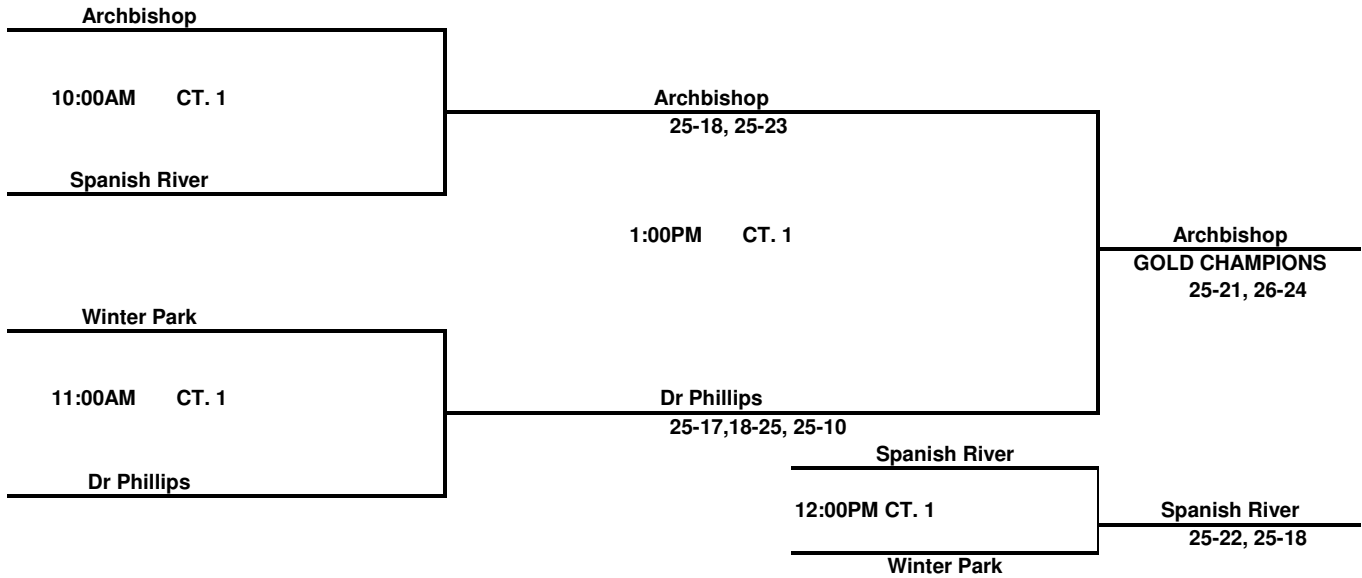

Dr. Phillips Invitational HIGH SCHOOL TOURNAMENT

Premier Division Gold Bracket

Premier Division Silver Bracket

Dr. Phillips Invitational HIGH SCHOOL TOURNAMENT

Premier Division Bronze Bracket

Premier Division Copper Bracket