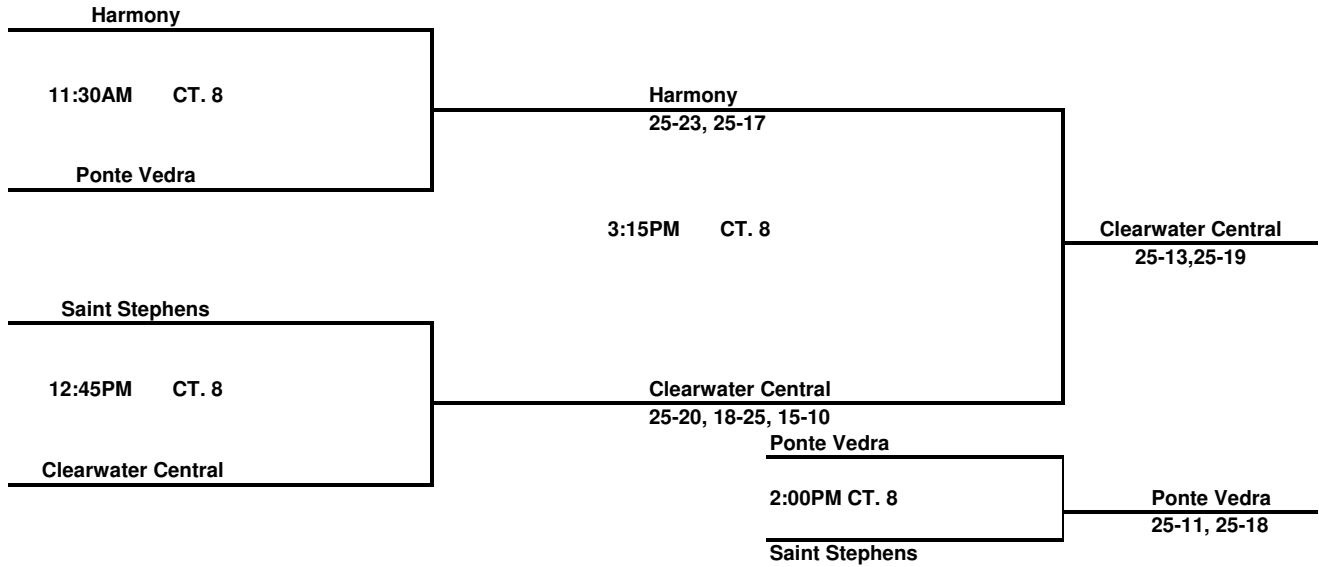

LHP-WPHS Girls Volleyball Tournament HIGH SCHOOL TOURNAMENT

Elite Division Gold Bracket

Elite Division Silver Bracket

LHP-WPHS Girls Volleyball Tournament HIGH SCHOOL TOURNAMENT

Elite Division Bronze Bracket

Elite Division Copper Bracket