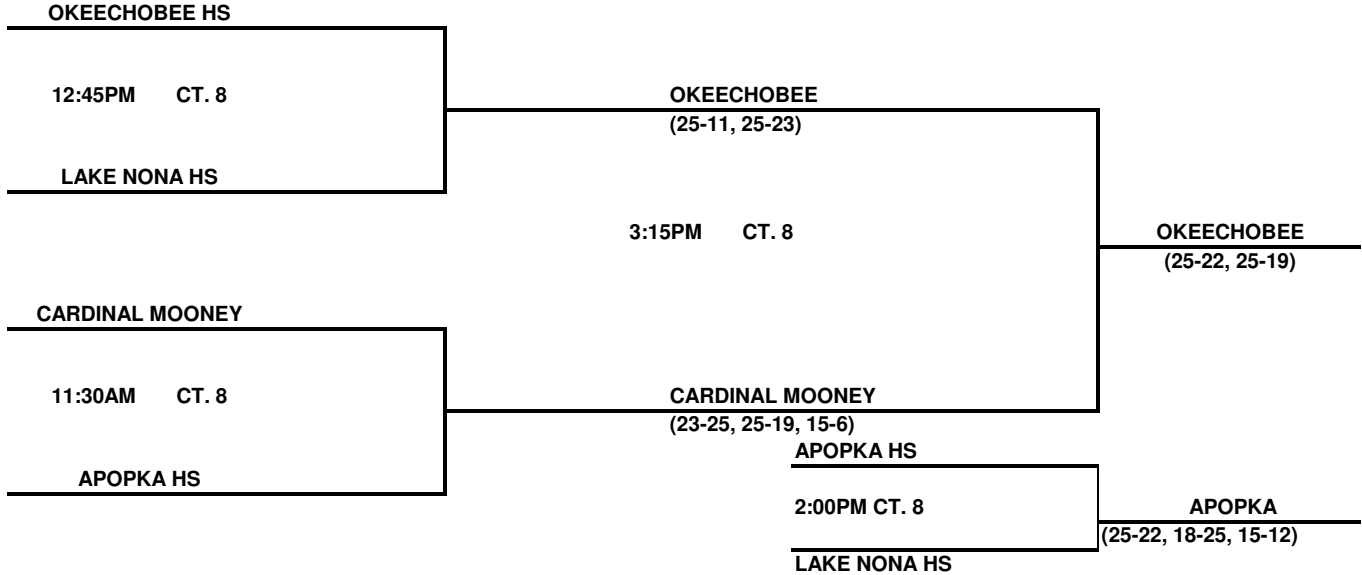

DIG PINK FESTIVAL HIGH SCHOOL TOURNAMENT

Elite Division Gold Bracket

Elite Division Silver Bracket

DIG PINK FESTIVAL HIGH SCHOOL TOURNAMENT

Elite Division Bronze Bracket

Elite Division Copper Bracket