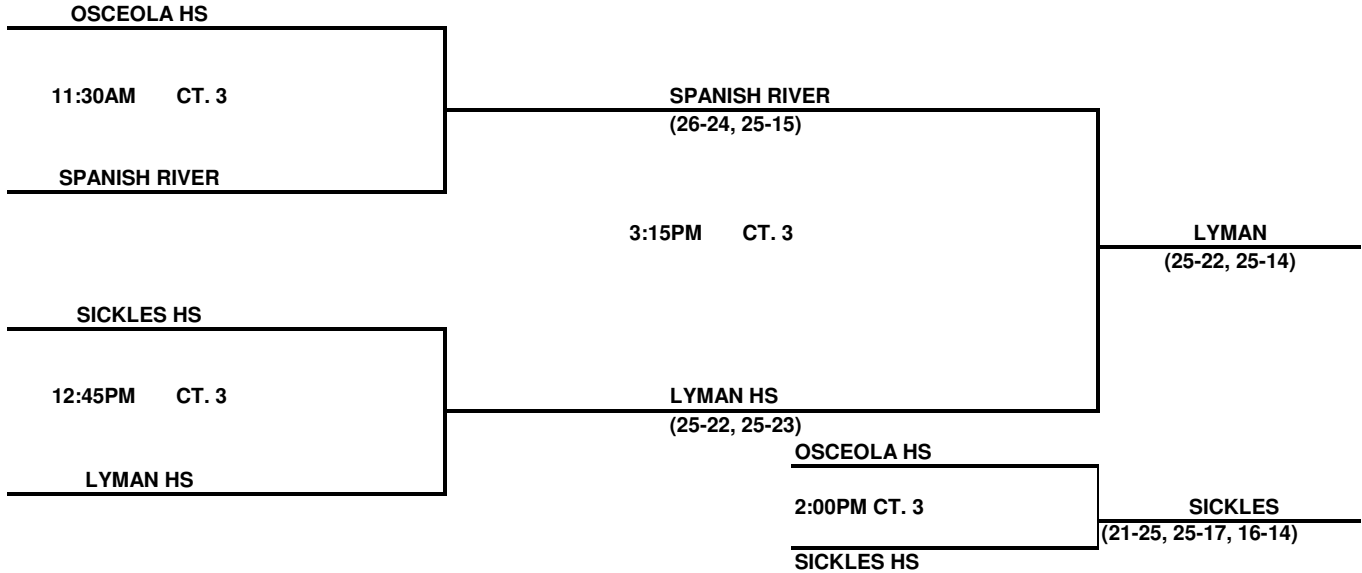

DIG PINK FESTIVAL HIGH SCHOOL TOURNAMENT

Elite Division Gold Bracket

Elite Division Silver Bracket

DIG PINK FESTIVAL HIGH SCHOOL TOURNAMENT

Elite Division Bronze Bracket

Elite Division Copper Bracket