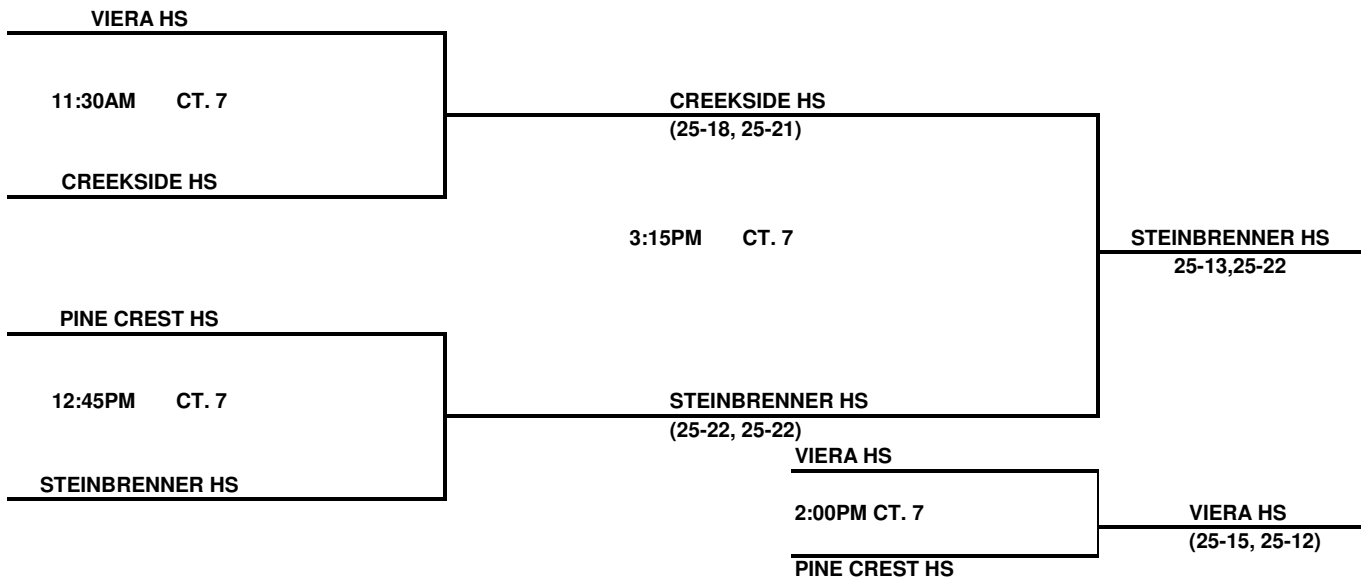

DIG PINK FESTIVAL HIGH SCHOOL TOURNAMENT

Elite Division Gold Bracket

Elite Division Silver Bracket

DIG PINK FESTIVAL HIGH SCHOOL TOURNAMENT

Elite Division Bronze Bracket

Elite Division Copper Bracket