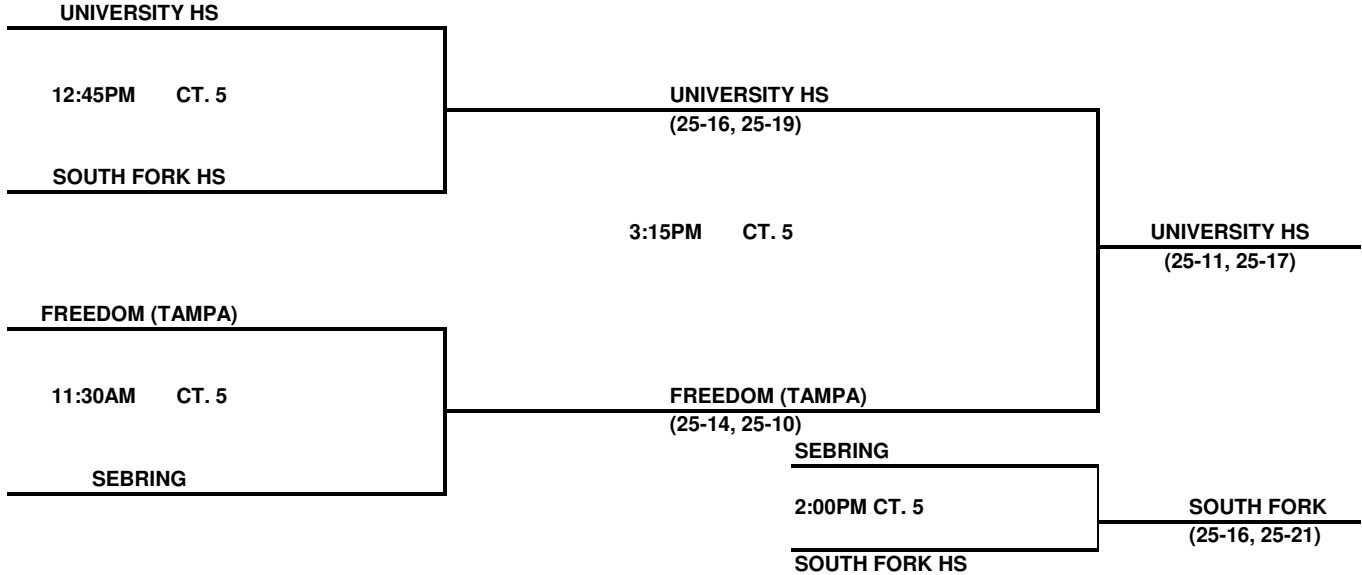

DIG PINK FESTIVAL HIGH SCHOOL TOURNAMENT

Classic Division Gold Bracket

Classic Division Silver Bracket

DIG PINK FESTIVAL HIGH SCHOOL TOURNAMENT

Classic Division Bronze Bracket

Classic Division Copper Bracket