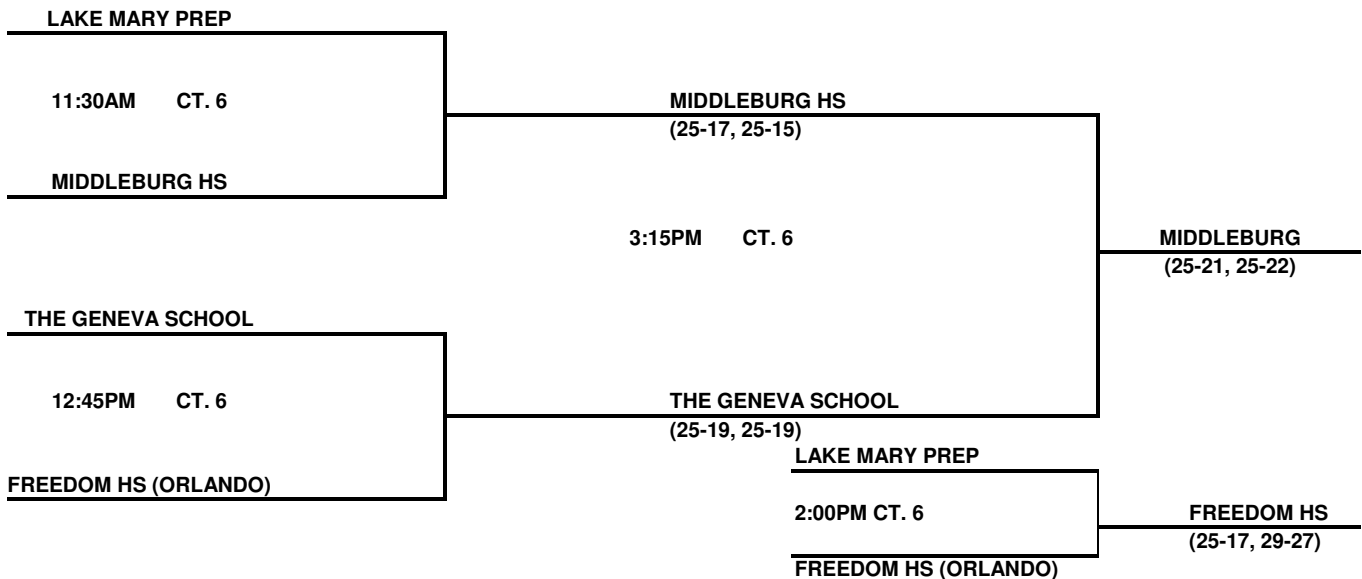

DIG PINK FESTIVAL HIGH SCHOOL TOURNAMENT

Classic Division Gold Bracket

Classic Division Silver Bracket

DIG PINK FESTIVAL HIGH SCHOOL TOURNAMENT

Classic Division Bronze Bracket

Classic Division Copper Bracket