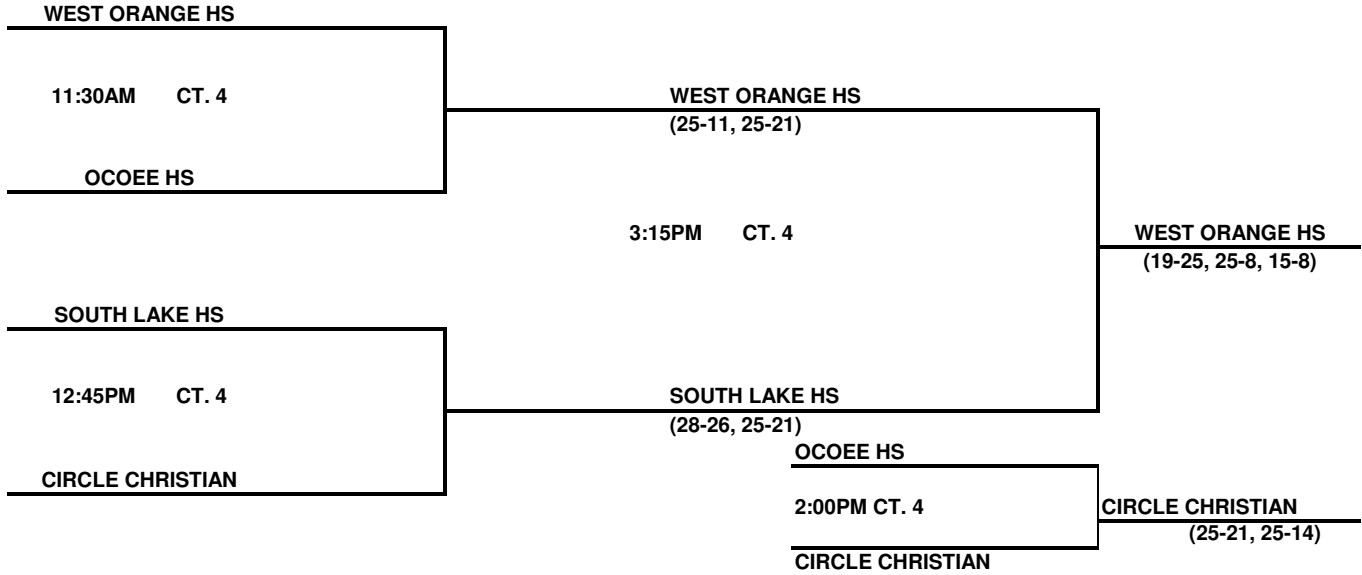

DIG PINK FESTIVAL HIGH SCHOOL TOURNAMENT

Classic Division Gold Bracket

Classic Division Silver Bracket

DIG PINK FESTIVAL HIGH SCHOOL TOURNAMENT

Classic Division Bronze Bracket

Classic Division Copper Bracket