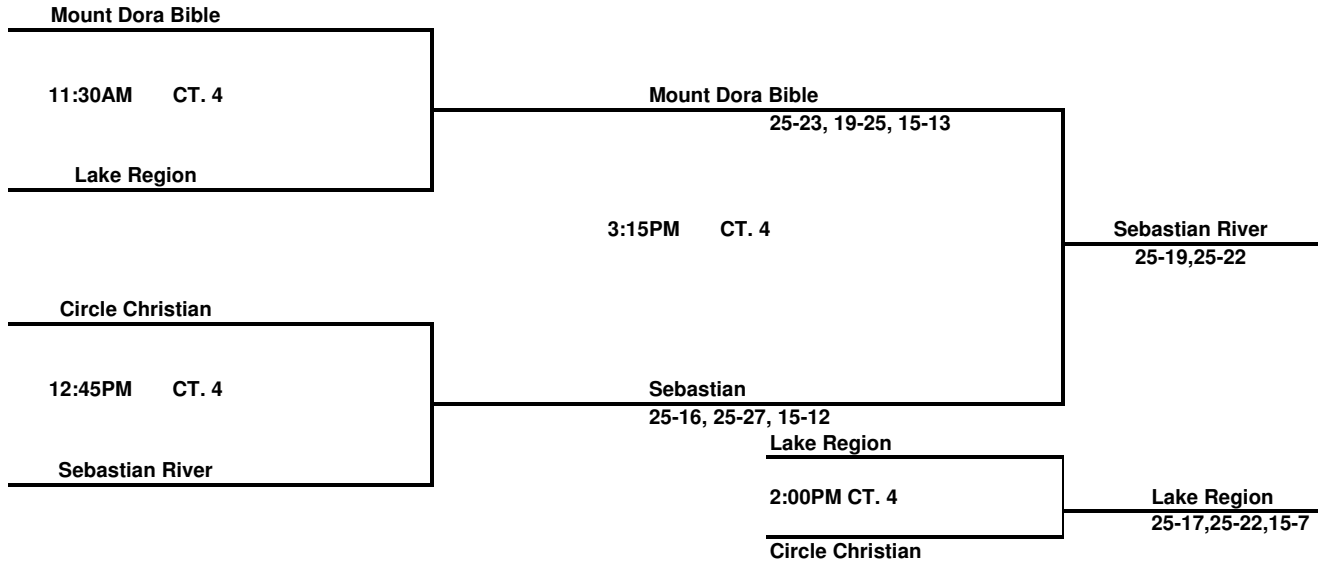

LHP-WPHS Girls Volleyball Tournament HIGH SCHOOL TOURNAMENT

Classic Division Gold Bracket

Classic Division Silver Bracket

LHP-WPHS Girls Volleyball Tournament HIGH SCHOOL TOURNAMENT

Classic Division Bronze Bracket

Classic Division Copper Bracket