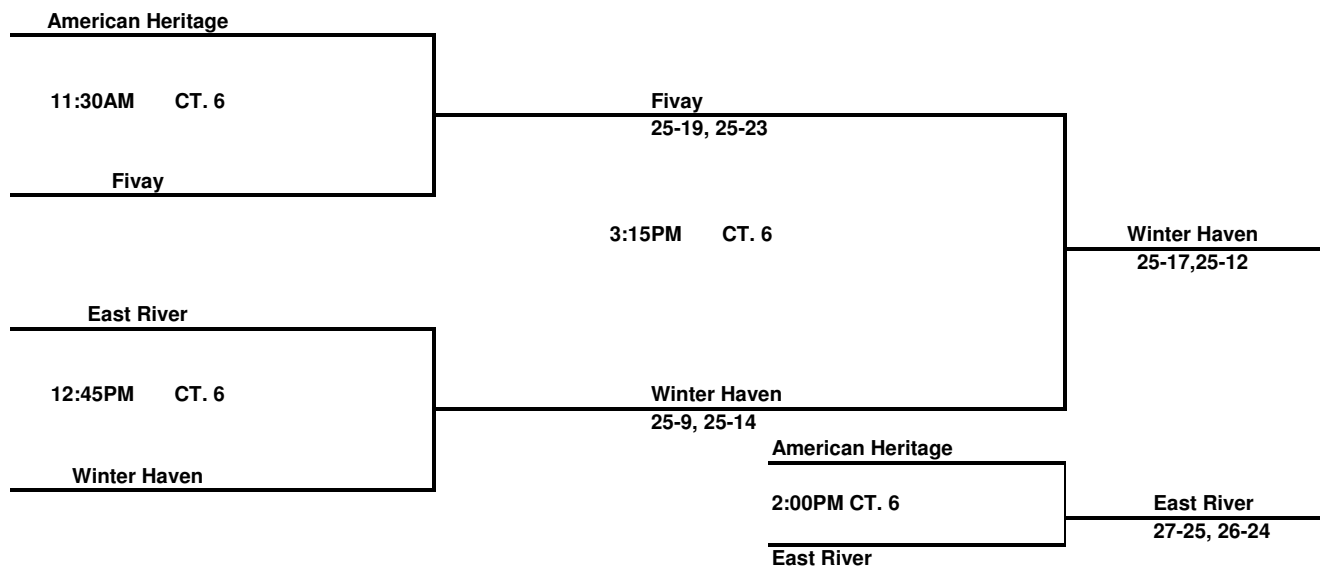

LHP-WPHS Girls Volleyball Tournament HIGH SCHOOL TOURNAMENT

Classic Division Gold Bracket

Classic Division Silver Bracket

LHP-WPHS Girls Volleyball Tournament HIGH SCHOOL TOURNAMENT

Classic Division Bronze Bracket

Classic Division Copper Bracket