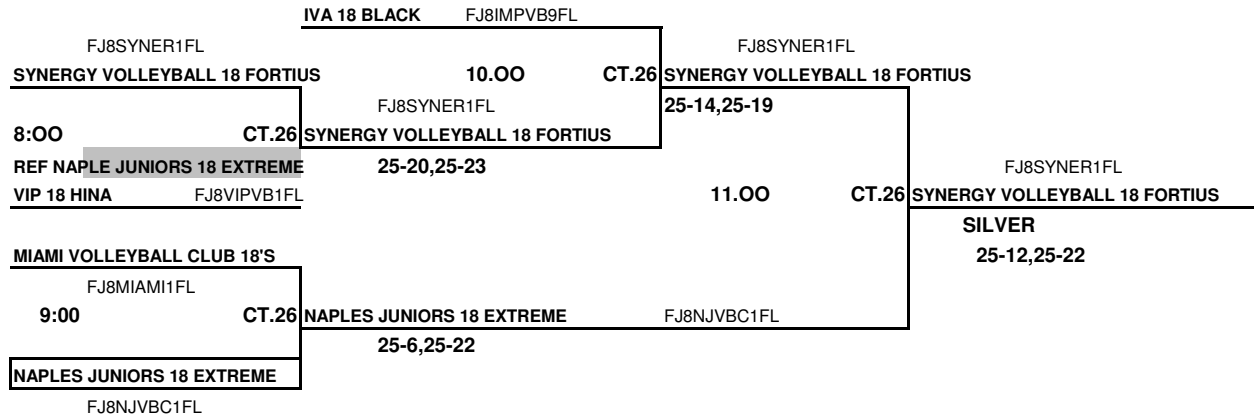

**18'S SILVER DIVISION PLAYOFFS
SUNDAY, MARCH 28, 2010
ORLANDO SPORTS CENTER**

ALL TEAMS THAT LOSE STAY TO REFEREE THE NEXT MATCH

This Box means you must referee the match prior to your match

**18'S BRONZE DIVISION PLAYOFFS
SUNDAY, MARCH 28, 2010
ORLANDO SPORTS CENTER**

ALL TEAMS THAT LOSE STAY TO REFEREE THE NEXT MATCH

This Box means you must referee the match prior to your match