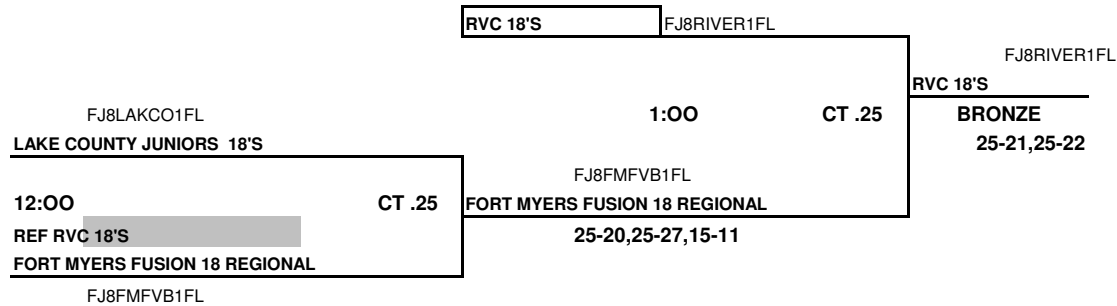

**18'S SILVER DIVISION PLAYOFFS
SUNDAY, MARCH 28, 2010
ORLANDO SPORTS CENTER**

ALL TEAMS THAT LOSE STAY TO REFEREE THE NEXT MATCH

This Box means you must referee the match prior to your match

**18'S BRONZE DIVISION PLAYOFFS
SUNDAY, MARCH 28, 2010
ORLANDO SPORTS CENTER**

ALL TEAMS THAT LOSE STAY TO REFEREE THE NEXT MATCH

This Box means you must referee the match prior to your match